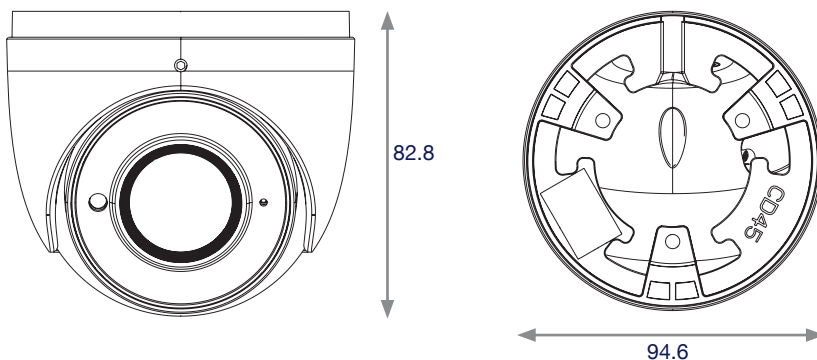

The WHD8EB is a professional, modern eyeball design CCTV camera that boasts '4-in-1' technology (AHD / TVI / CVI / CVBS) and utilises a 2.8mm lens. The camera offers IP67 protection and up to 30m viewing when the IR illumination is switched on.

WHD8EB

Key Features

- 8MP @ 15fps / 5MP @ 20fps / 4MP @ 30fps image, high resolution, true colour
- Switchable AHD, TVI, CVI, CVBS (960H) output
- CMOS progressive scan, improves moving object capture
- Supports OSD menu
- High speed, long distance and real time transmission
- Auto colour to B&W at low illumination
- Supports ICR switch, true day / night
- Supports noise reduction function
- 20 ~ 30m IR night view distance
- IP67 ingress protection
- Supports COC

Dimensions (mm)

Specification

Model Number	WHD8EB
Camera	
Image Sensor	1 / 2.5" CMOS
Image Size	3840 x 2160
Image System	PAL / NTSC
Resolution	8MP
Electronic Shutter	Auto
Minimum Illumination	Colour : 0.01 Lux @ F1.2, AGC ON, B&W : 0 Lux with IR
Lens	2.8 mm
Lens Mount	M12
S / N Ratio	≥52dB (AGC Off)
Frame Rate	8MP @ 15fps
Video Output	AHD / TVI / CVI / CVBS
Functions	
IR Distance	20 ~ 30 m
Function Control	OSD (COC Control)
Day & Night	ICR
Digital WDR	No
3D NR	Yes
AGC	No
Auto White Balance	Yes
BLC	Yes
LSC	No
Defog	No
Saturation	Yes
Sharpness	Yes
Contrast	Yes
Smart IR	Yes
Image Setting	Yes
Defect Correction	Auto
Language	11 languages
Angle Adjustment	Pan: 0°~360°, Tilt: 0°~75°, Rotation: 0°~360°
Others	
Ingress Protection	IP67
Power Supply	DC12V (± 10%)
Power Consumption	IR Off : < 2W, IR On : < 4.5W
Working Environment	- 30°C ~ 50°C, 10 % ~ 90 % (Relative Humidity)
Dimensions	94.6 x 82.8 mm
Weight	Approximately 0.39Kg (Net)